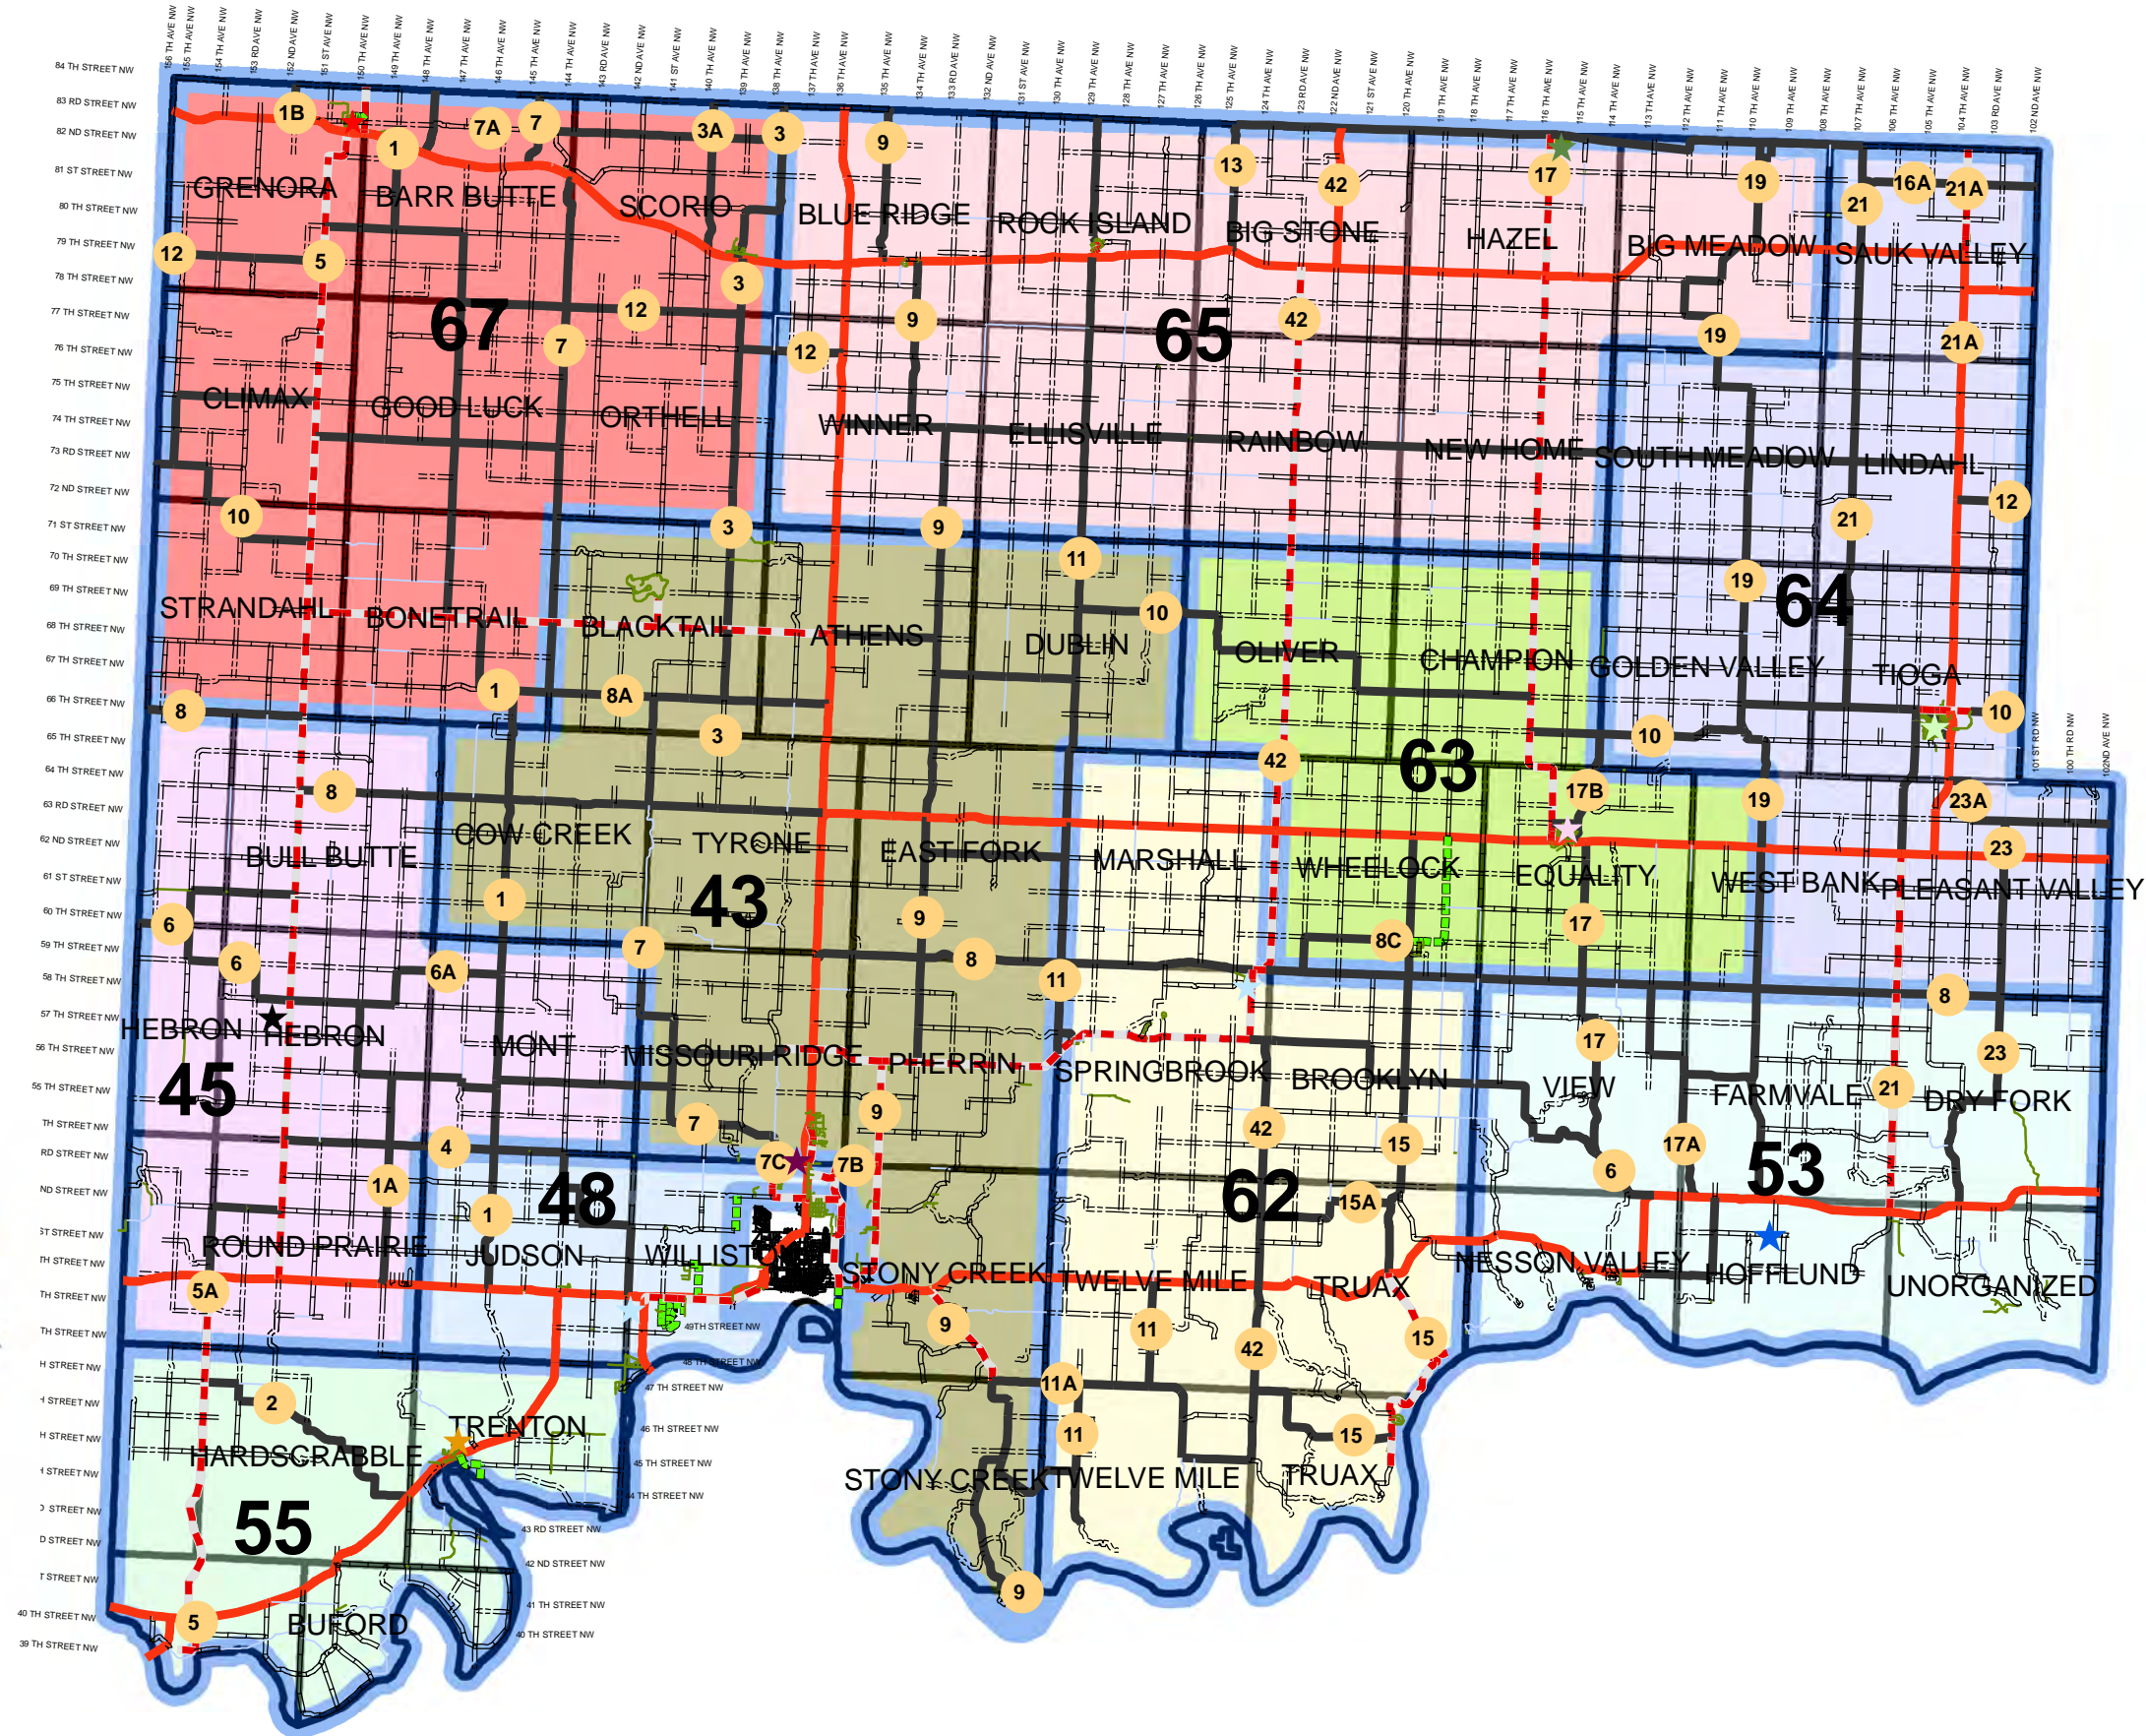

Williams County Precincts

Williams County Rural Precincts Locations

- Voting Precincts Boundaries
- Township Boundaries
- 43 Mount/Wins REC
- 45 West Prairie Church
- 48 Ernie French Room (Williston Research Extension Center)
- 53 Beaver Creek Church
- 55 Trenton Township Hall
- 62 Epping Fire Hall
- 63 Ray City Hall
- 64 Tioga Senior Center
- 65 Wildrose Senior Center
- 67 Genoa Senior Center